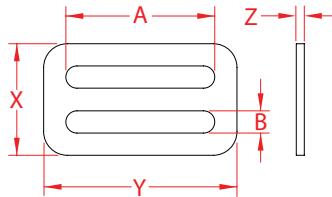

FIXED THREADING PLATE

304 STAINLESS STEEL

Import

Stamped

ITEM	A (size)	B	X (height)	Y (length)	Z (width)	WLL (lb)	WT (lb)	PACKAGING TYPE	EACH (qty)	INNER (qty)	CARTON (qty)	UPC
S0215-0025	1"	0.15"	0.95"	1.35"	0.11"	150	0.03	POLYBAG	1	100	1,000	791506037378
S0215-0038	1-1/2"	0.24"	1.18"	2.03"	0.11"	200	0.05	POLYBAG	1	100	1,000	791506037385
S0215-0050	2"	0.25"	1.25"	2.49"	0.12"	250	0.07	POLYBAG	1	100	500	791506037408
S0215-L050	2"	0.17"	0.87"	2.37"	0.10"	100	0.04	POLYBAG	1	100	1,000	791506037415

NOTE:

HIGH QUALITY THREADING PLATE MADE FROM THICK STAINLESS PLATE.

L050 IS NARROW TYPE PLATE (NOT SHOWN) FOR LIGHTER DUTY.

ALL DIMENSIONS ARE NOMINAL (+/- 3%) AND ARE SUBJECT TO CHANGE WITHOUT NOTICE.